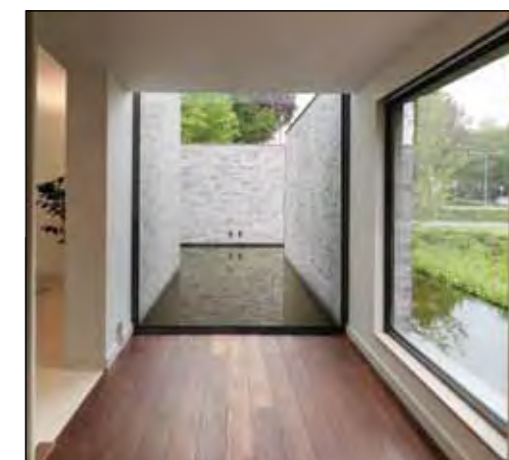

Large, sleek windows

Aluminium is an inherently strong material. In fact, it is two and a half times stronger than uPVC. This core strength means aluminium window systems typically have a narrower frame and can support significantly larger areas of glass than plastic or timber-frame equivalents. In essence, fitting an aluminium window system gives you the ability to fit bigger and better looking windows.

WHY CHOOSE RÄUM?

Our aluminium windows are engineered for uncompromising performance and stunning aesthetics, but equally important are the options. As with all our products, you can choose from literally hundreds of colours in matt or gloss finishes, select one of the latest textured metallic finishes or even opt for one of our range of wood-grain effects. You can even have a different colour inside and out.