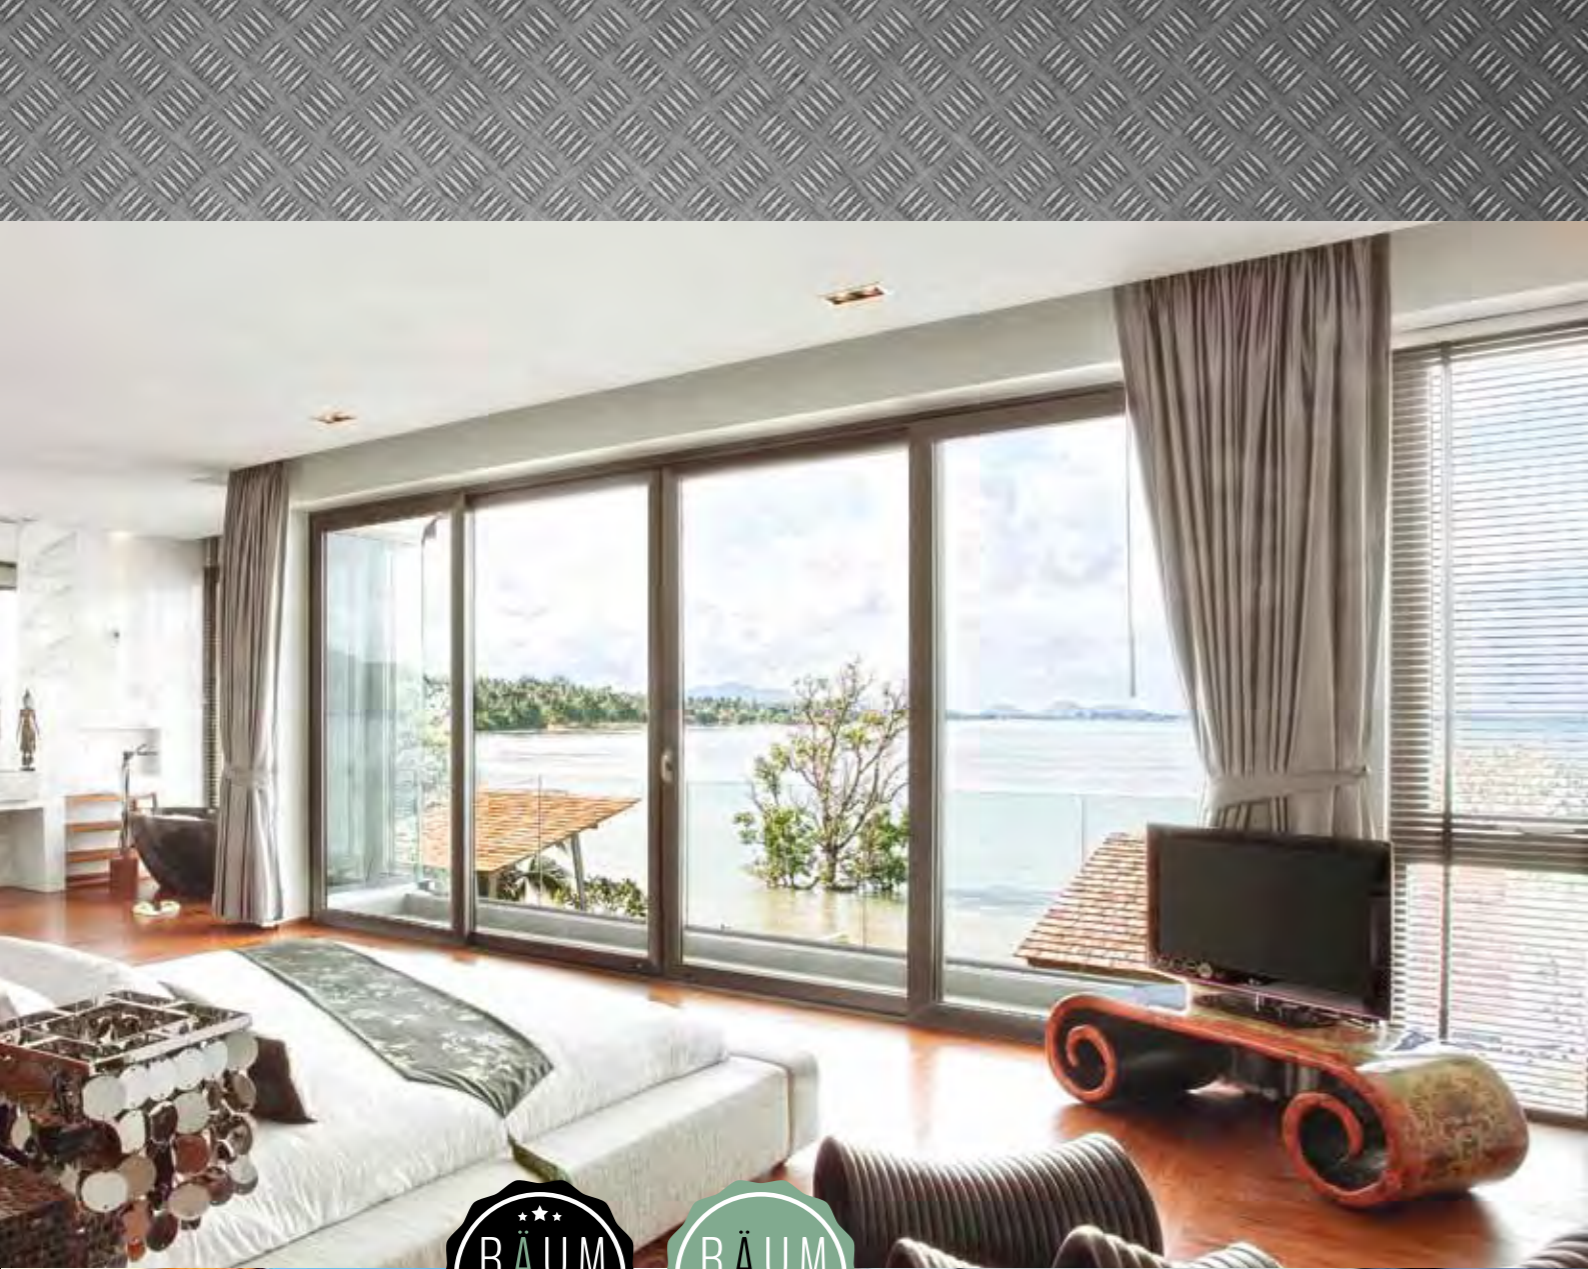

LIFT & SLIDE HANDLE OPTIONS

The Lift & Slide handle is a robust elegant design available in Satin Silver, Black, White and Anthracite Grey. Doors can be polyester powder coated to any Ral colour. As with all sliding doors the inside requires a full handle but the outside can be equipped with a full handle or just a recessed cup handle.

Lift & Slide Handle

Lift & Slide Handle Colour Options

PURITY HANDLE OPTIONS

For people who desire the ultimate in design, RÄUM offers the Purity handle range.

This range is designed by Italian designer, Leo De Carlo, and they are 100% hypo-allergenic, 100% non-corrosive - perfect for any environment. Available in 4 stunning finishes.

Purity Handle