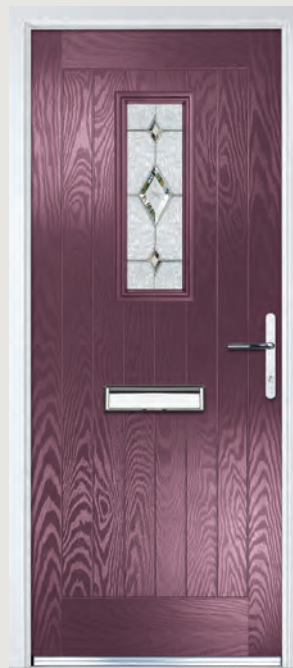

# Merion

Grained Traditional Doors

The Merion is available with a complementary glass range designed specifically for this door style

Door Colour: Black | Decorative Glass: Georgian Bar

Georgian Bar available in Black, Anthracite Grey or White