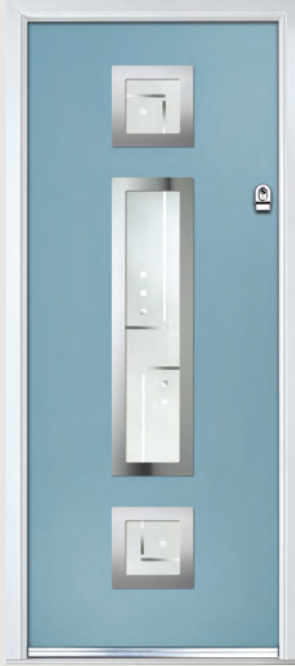

Inox Lyon

Links Contemporary Doors

Inox Lyon provides a stunning mix of two smaller lites delicately 'bookending' a larger central lite to optimise light penetration whilst maintaining style.