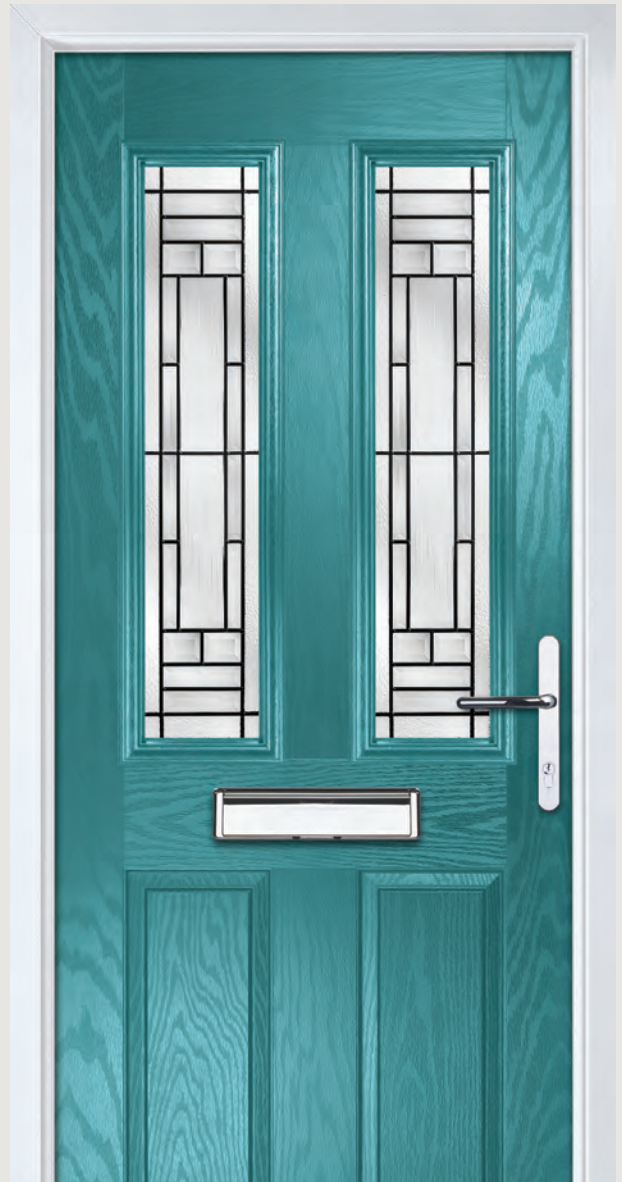

Door Colour: **Stormy Seas**
Decorative Glass: **Louisiana**