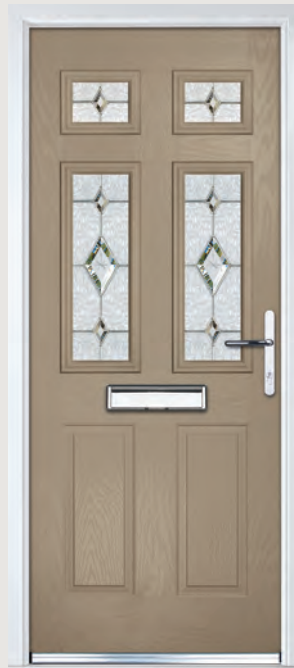

Door Colour: Putty
Decorative Glass: Trio Diamond