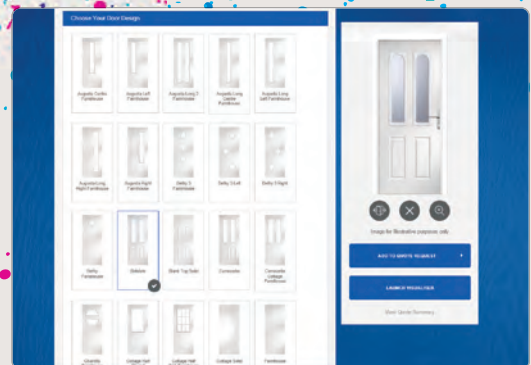

Choose your Door Style