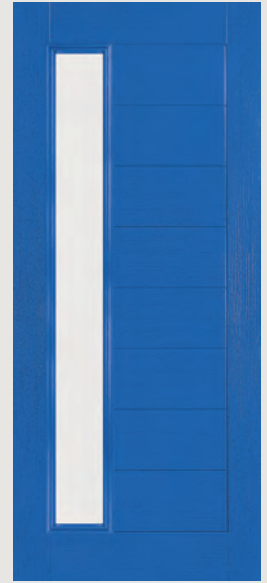

Monza II Augusta Long