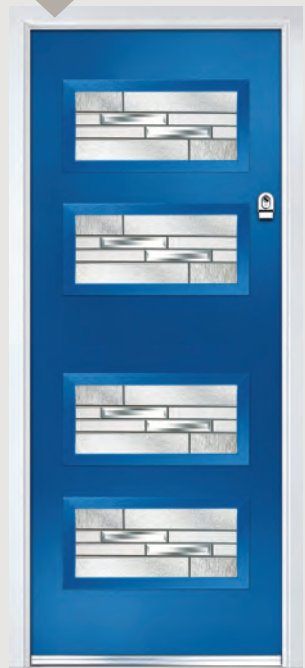

Copenhagen Option
Door Colour: French Blue
Decorative Glass: Spire

Door Colour: Anthracite Grey
Decorative Glass: Cubic