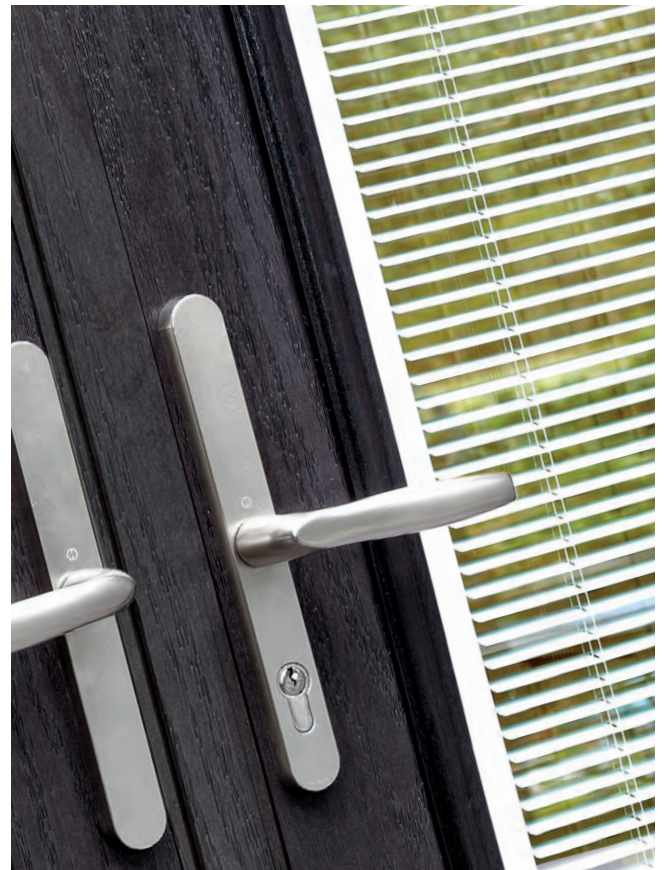

### Venetian Blind

Control light and privacy with instant fingertip control when you select an integrated door blind. This Venetian blind is cleverly encapsulated within the insulated glass cavity of this door to provide a zero maintenance blind.

**Raise Tab:** Choose whether to have the blinds raised or lowered.

**Tilt Tab:** Choose whether to have the blinds open or closed.

Door Colour: Cream White  
Decorative Glass: Clear

Door Colour: Slate  
Decorative Glass: Venetian Blind