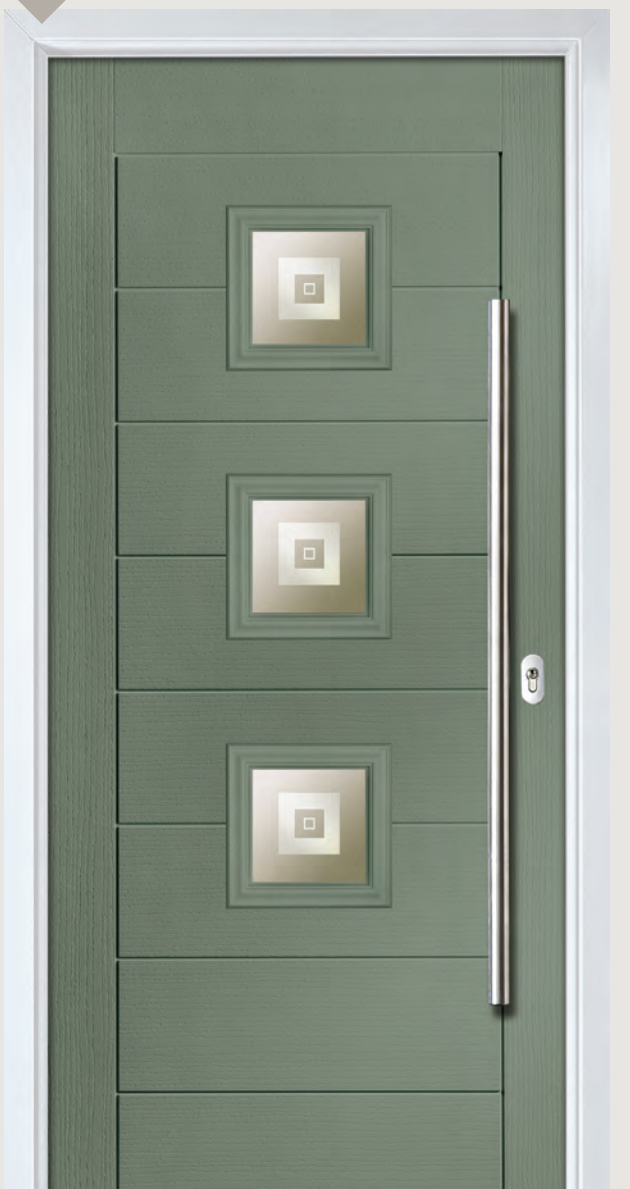

Centre Option
Door Colour: Sage
Decorative Glass: Cubic