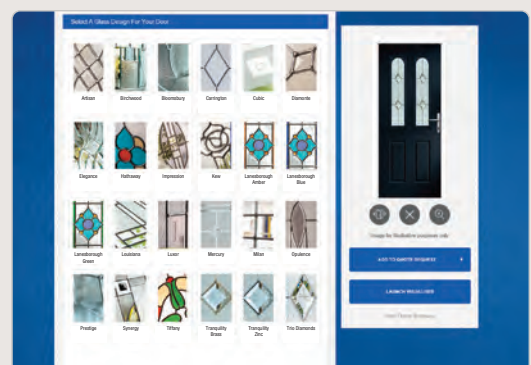

Choose your Glazing