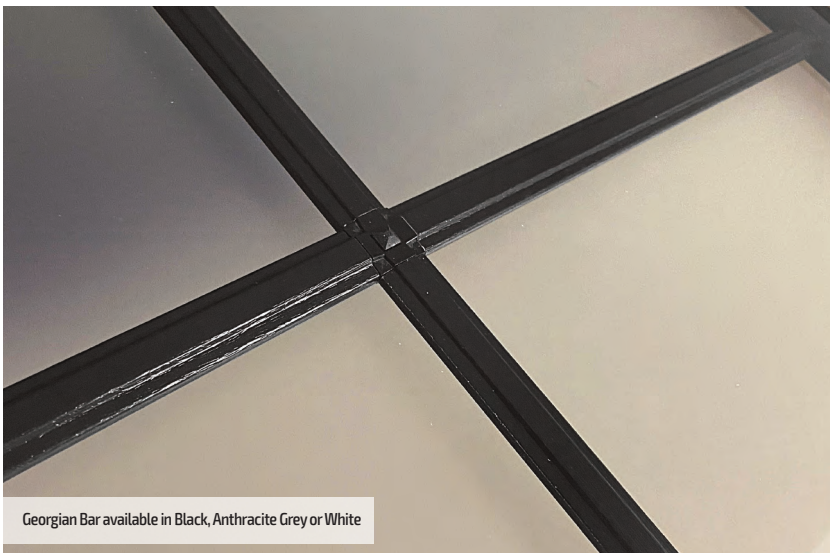

# Merion

Grained Traditional Doors

The Merion is available with a complementary glass range designed specifically for this door style

Door Colour: Black | Decorative Glass: Georgian Bar

Georgian Bar available in Black, Anthracite Grey or White