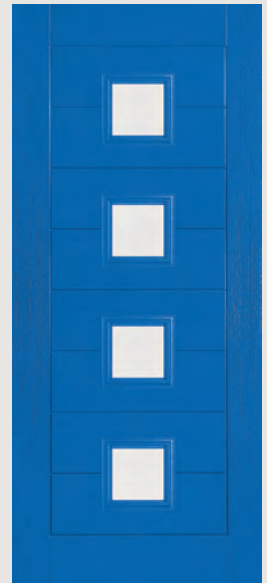

With its contemporary linear etched detailing, the Monza II is a stunning door available with contemporary glazing detail or as a solid door.