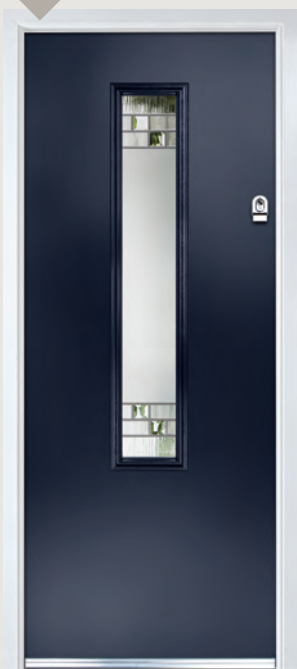

# Urban Augusta Long

Links Contemporary Doors

A full length decorative glass alternative to the standard Augusta.