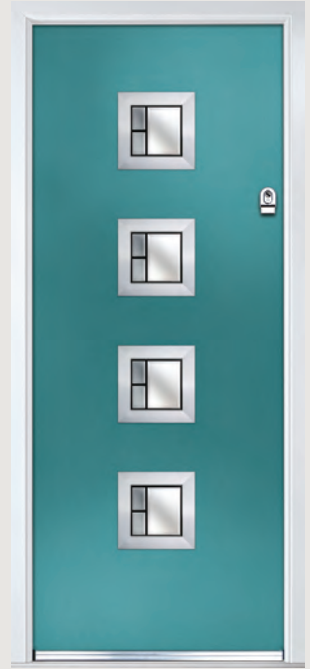

Door Colour: Stormy Seas
Decorative Glass: Graphite