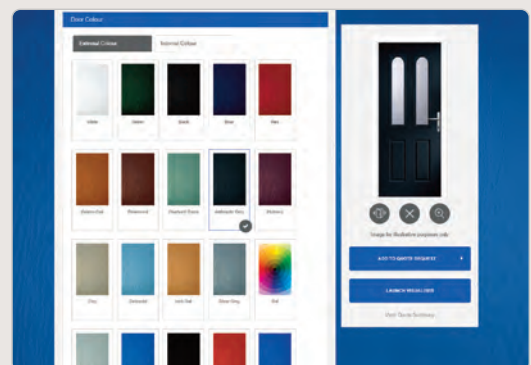

Choose your Door Colour