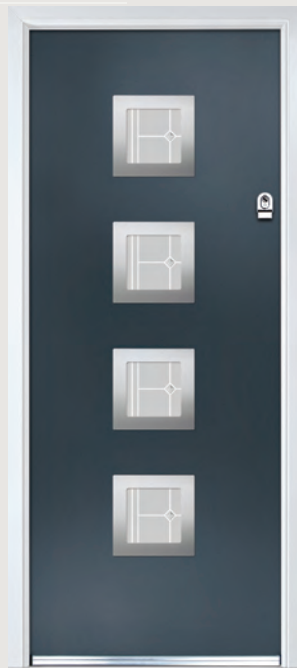

Door Colour: **Nimbus**
Decorative Glass: **Rhapsody**

Door Colour: Anthracite Grey
Decorative Glass: Mercury