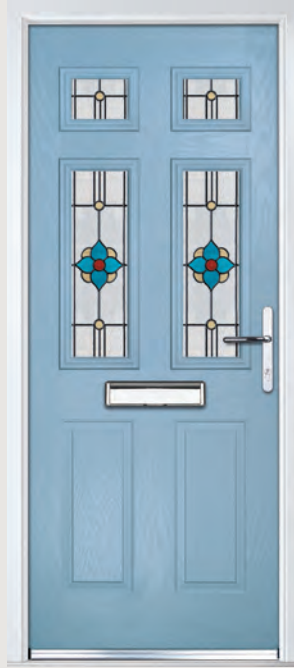

DOORCO

Trending
Colours