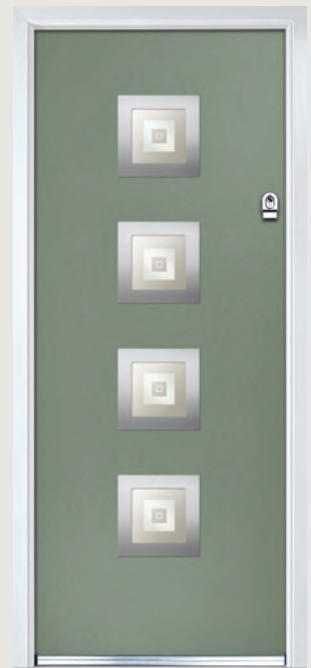

Door Colour: **Moonshine**
Decorative Glass: **Satin**

Door Colour: Sage
Decorative Glass: Cubic