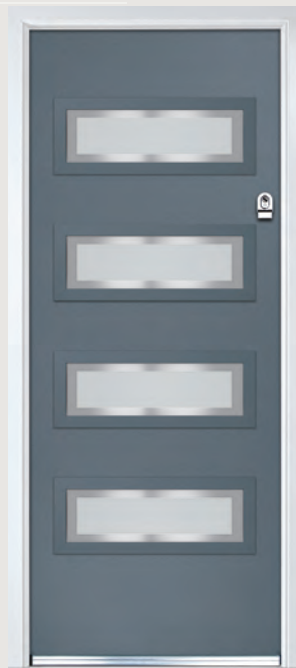

Door Colour: Military Grey
Decorative Glass: Artemis

Door Colour: Agate Grey
Decorative Glass: Artemis