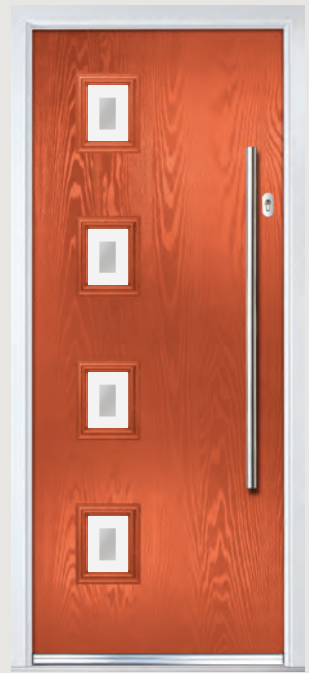

Door Colour: Florida
Decorative Glass: Cubic