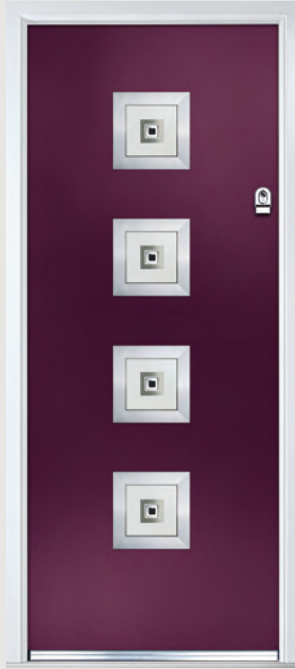

Urban Aluminium Glazing Cassette

Urban Colour-Matched Glazing Cassette

TriSYS® Glazing Cassette (Optional)

Door Colour: Clay  
Decorative Glass: Cubic

Door Colour: Very Berry  
Decorative Glass: Vector (Black Only)