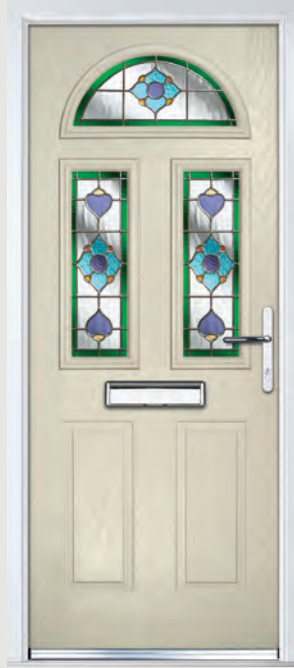

Riviera

Portrush Option

Sunburst Option

Door Colour: Nimbus  
Decorative Glass: Prestige

Door Colour: Clotted Cream  
Decorative Glass: Lanesborough Green

Door Colour: French Blue  
Decorative Glass: Elegance